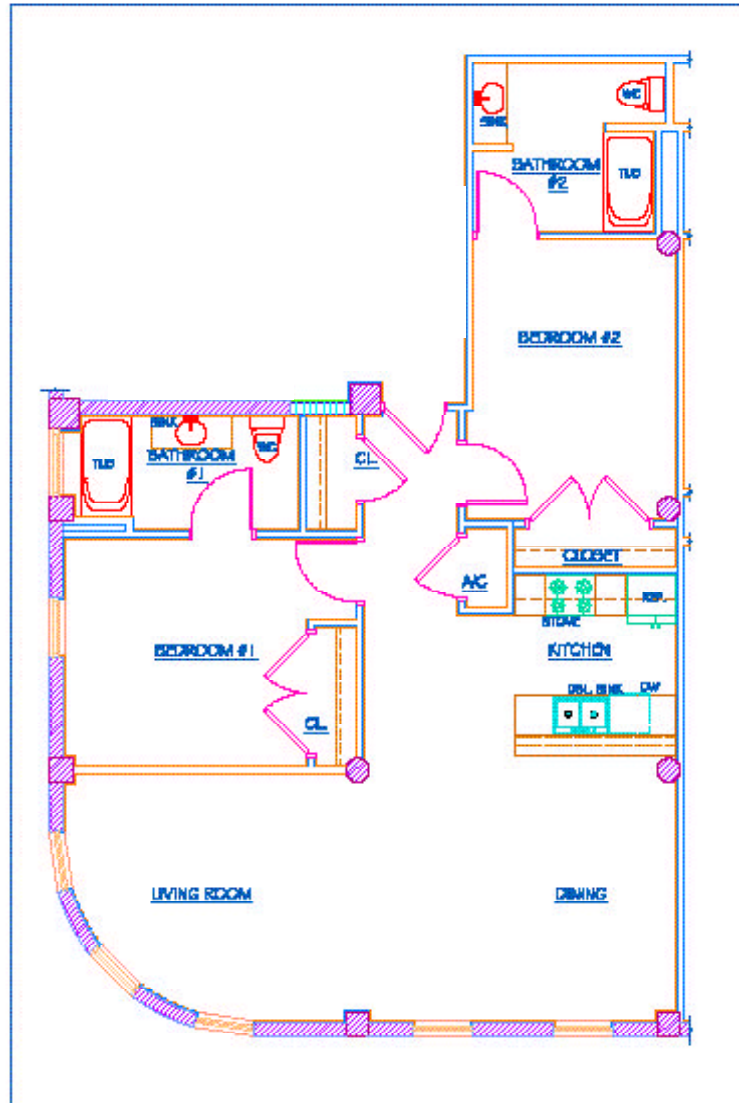

Two Bedroom / Two Bath
1152 Square Feet

atriumlife.com
150 S.E. 3rd Avenue
Miami, Florida 33131
305.379.8801

22 LINE • 2 BEDROOM • 2 BATH • 1152 SQ FT