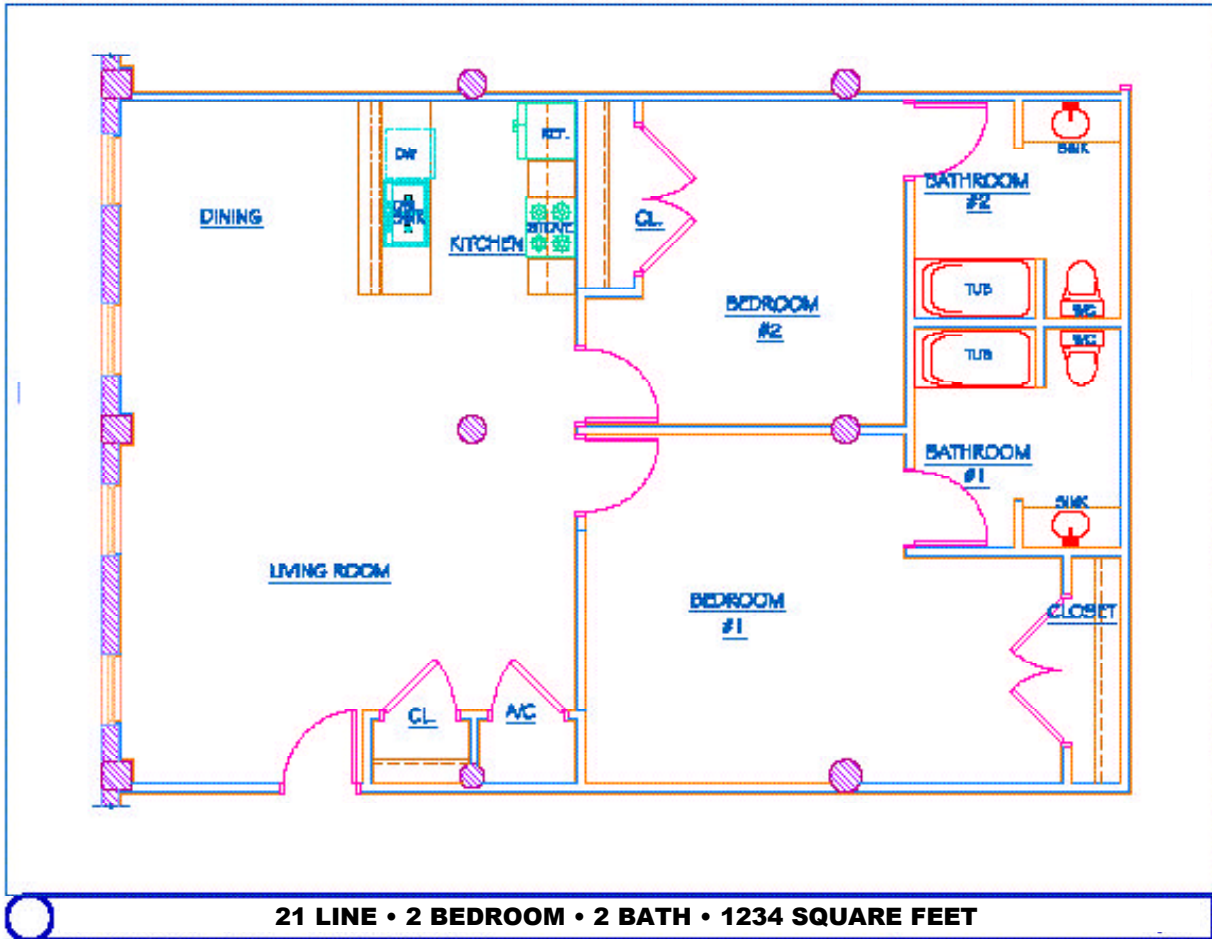

Two Bedroom / Two Bath  
1234 Square Feet

atriumlife.com  
150 S.E. 3rd Avenue  
Miami, Florida 33131  
305.379.8801

**21 LINE • 2 BEDROOM • 2 BATH • 1234 SQUARE FEET**